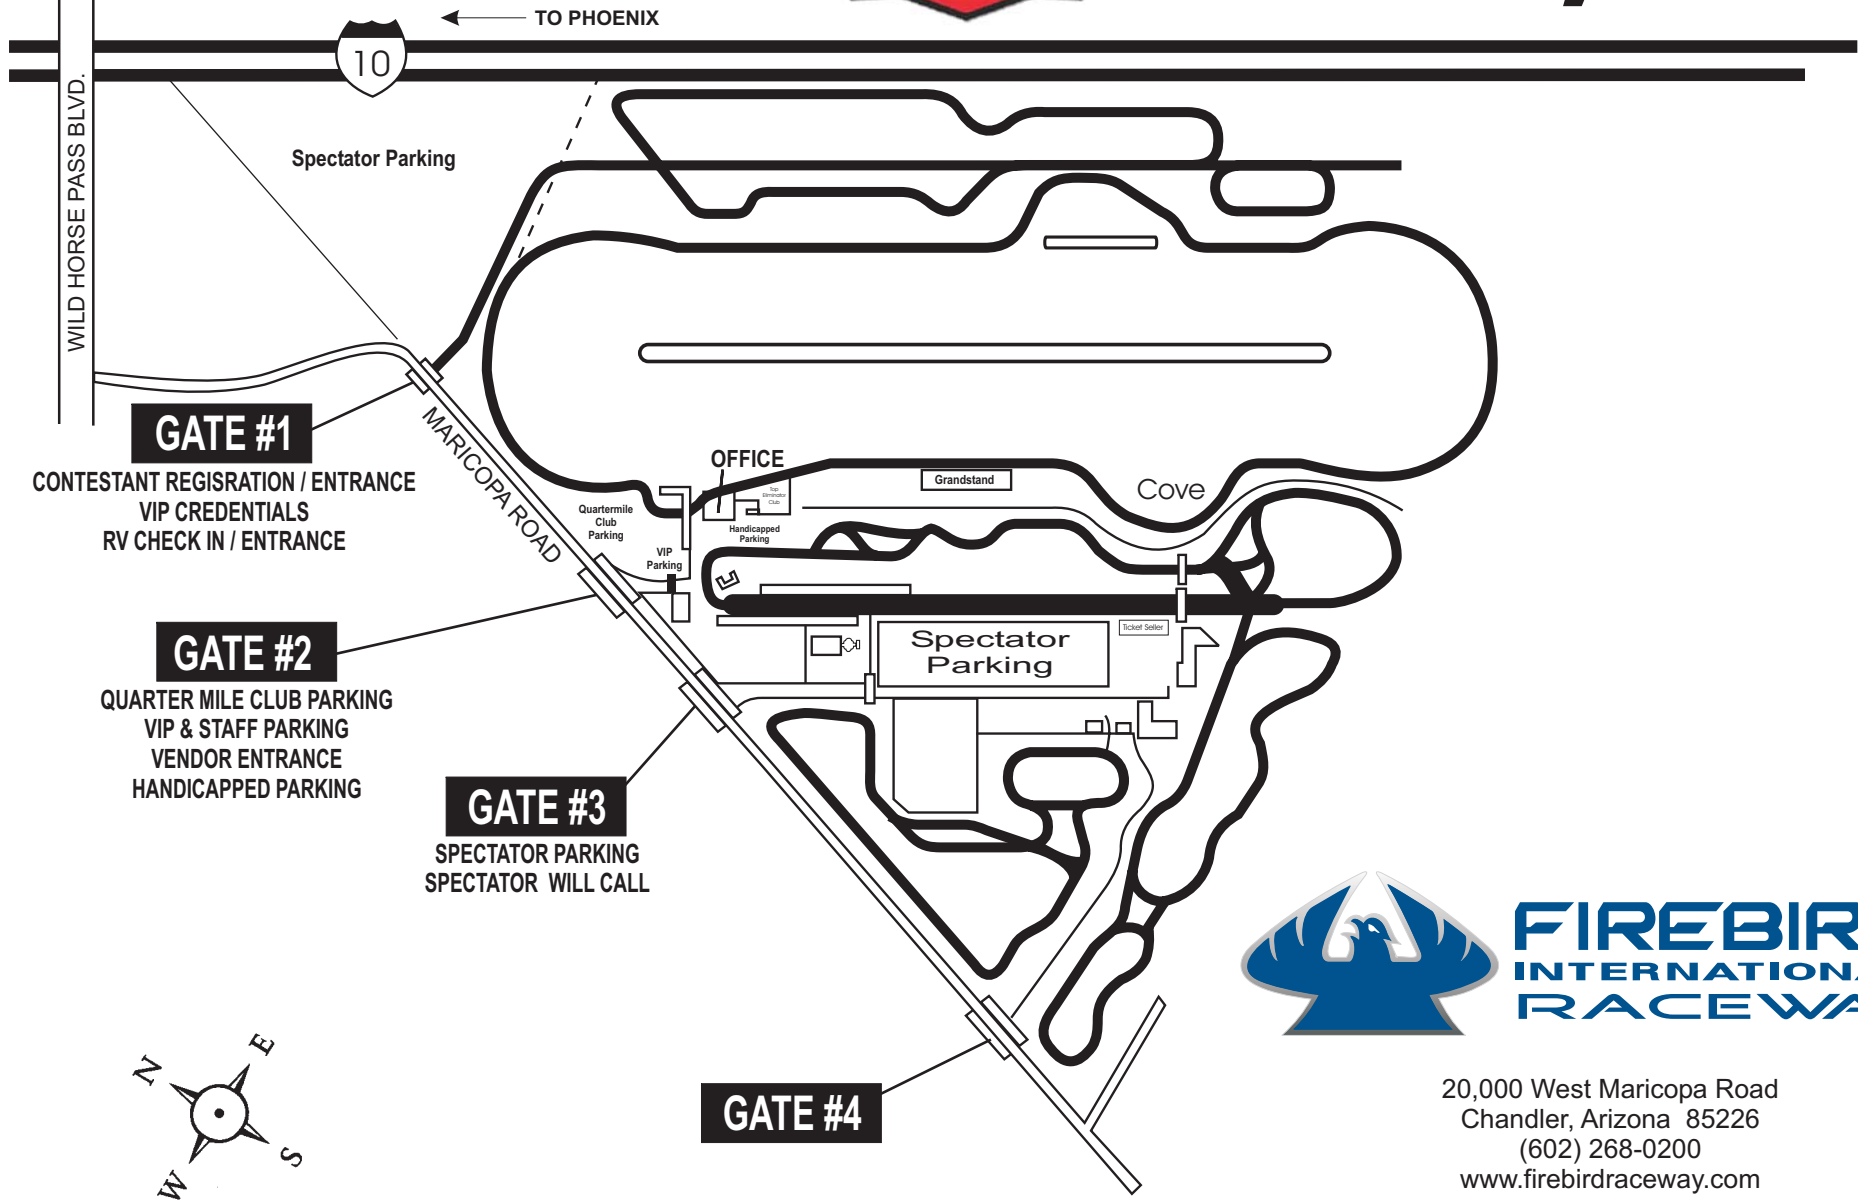

NAPA Auto Parts World Final Drag Boat Race

NOVEMBER 4TH-7TH, 2010

FIREBIRD INTERNATIONAL RACEWAY

20,000 West Maricopa Road
Chandler, Arizona 85226
(602) 268-0200
www.firebirdraceway.com